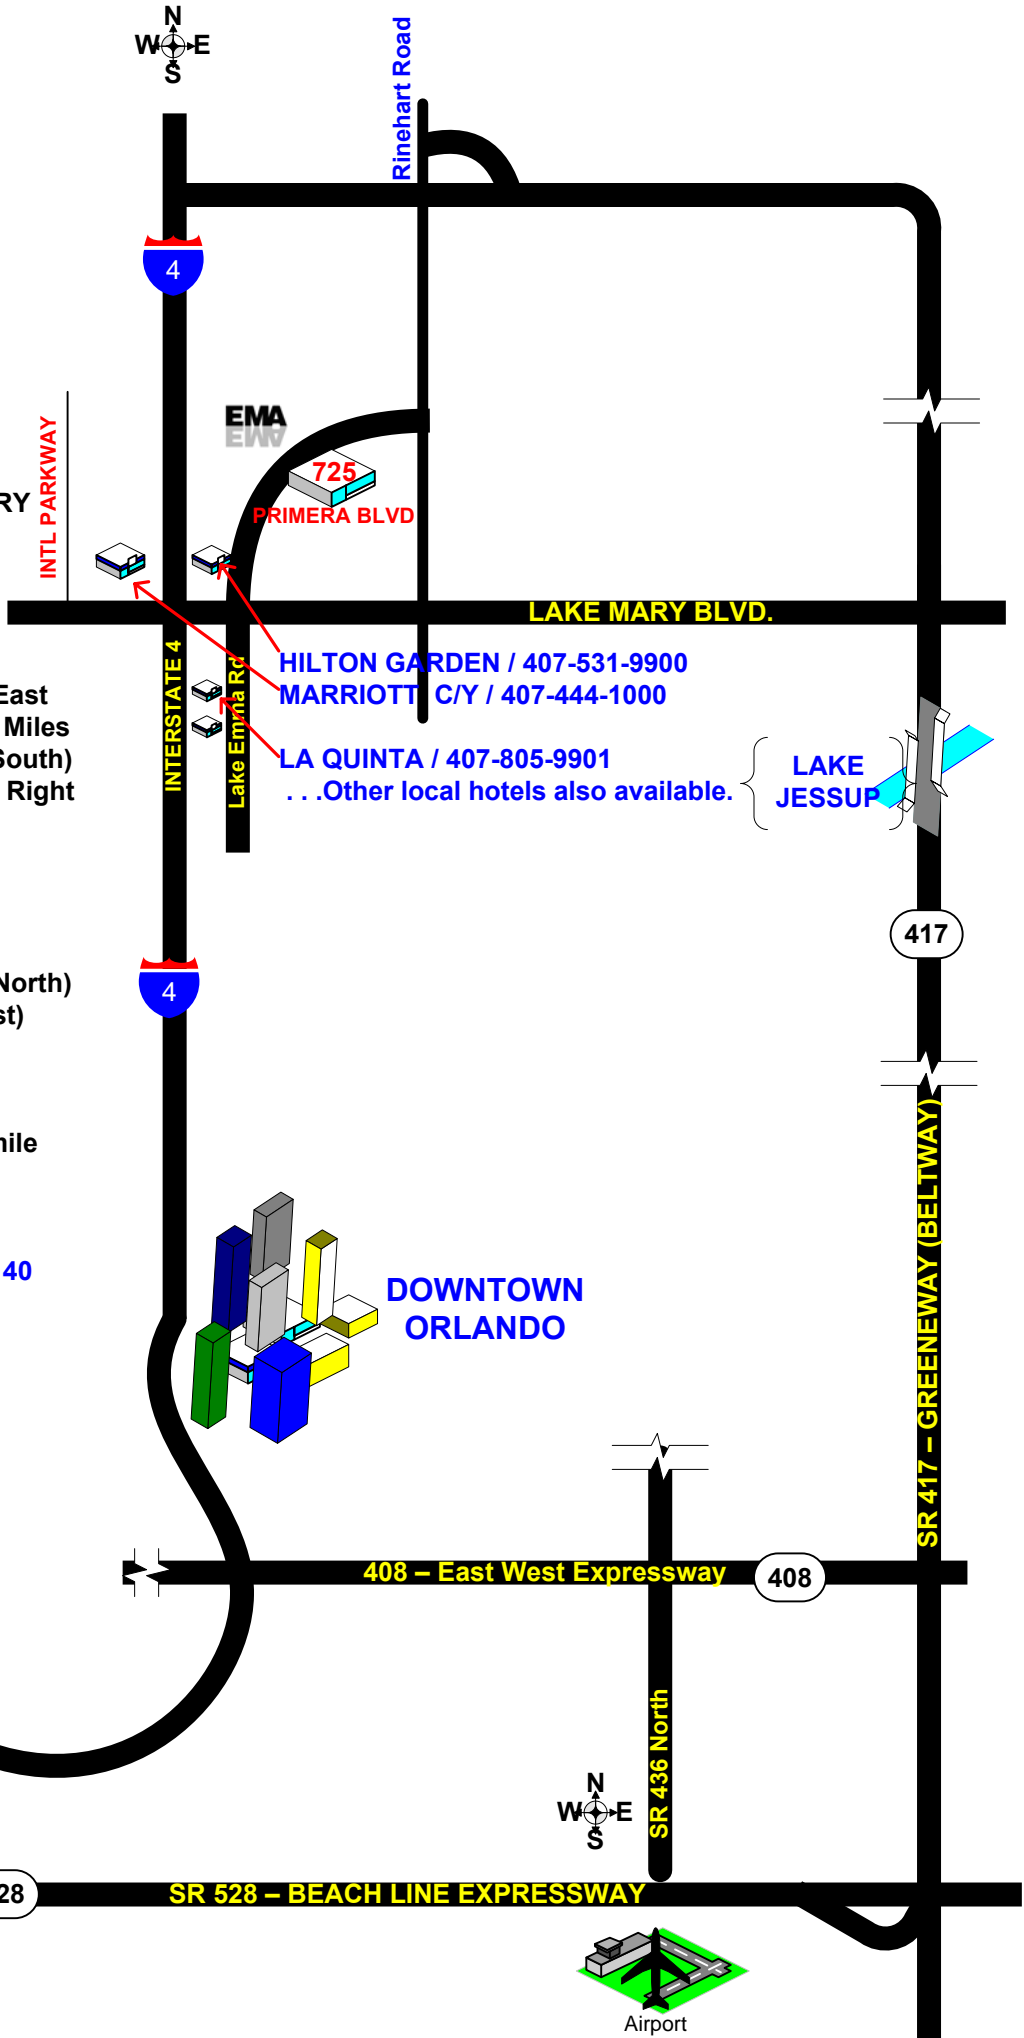

725 Primera Blvd.  
Suite 150  
Lake Mary, FL 32746

Phone: 407-333-3700  
FAX: 407-333-3838

**DIRECTIONS TO EMA – LAKE MARY**

**TWO OPTIONS**

**Direct / Expressway:**

Airport – North Exit to 528 Beachline East  
To SR 417 – Beltway North Approx 25 Miles  
Exit At Rinehart Road and Turn Left (South)  
Approx 2 miles to Primera Blvd - Turn Right  
Approx ¼ mile on left is 725 Primera  
Suite 150 is in back of building

**Local / Expressway**

Airport – North and continue on 436 (North)  
Entrance 408 – East West Expwy (West)  
Approx 5 miles to Interstate 4 East  
Approx 15 miles to Lake Mary Blvd.  
Exit Turn Right (East) to First Left  
Primera Blvd and proceed approx ½ mile  
On right is 725 Primera Blvd  
Suite 150 is in back of building.

**TOTAL TRAVEL TIME LESS THEN 40  
MINUTES**

**HILTON GARDEN / 407-531-9900**  
**MARRIOTT C/Y / 407-444-1000**

**LA QUINTA / 407-805-9901**  
...Other local hotels also available.

**LAKE JESSUP**

**DOWNTOWN  
ORLANDO**